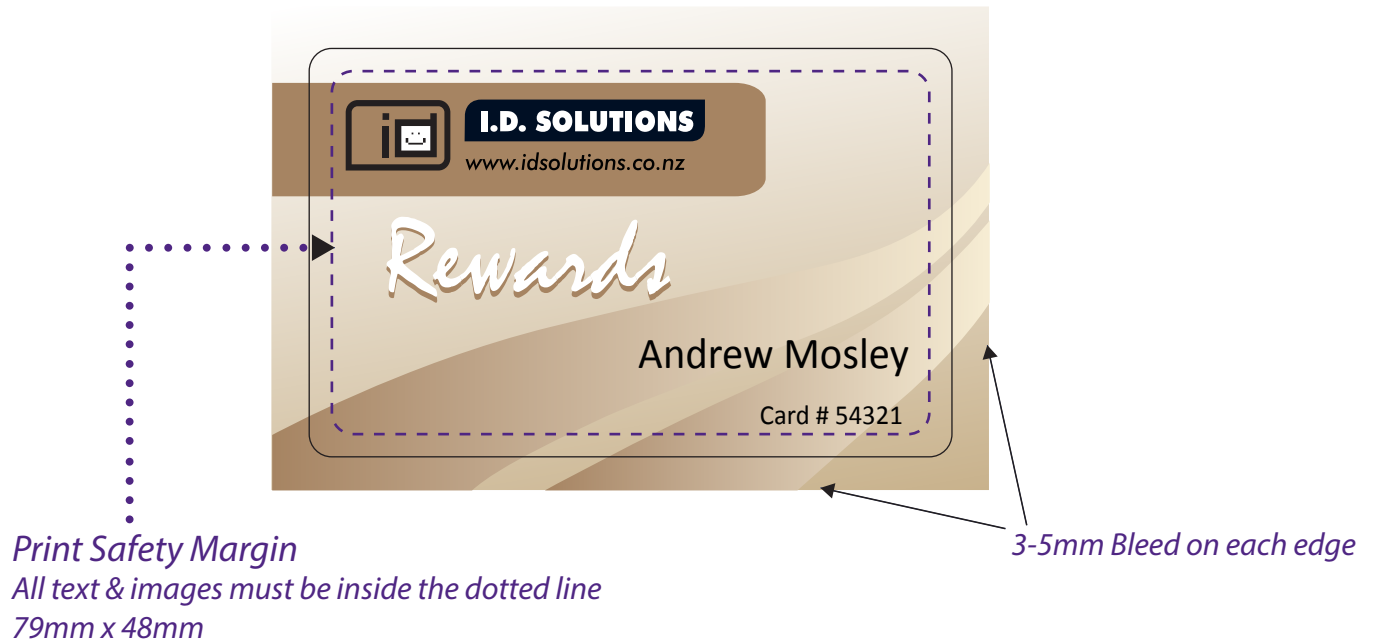

PVC cards

Artwork Specifications

Actual Card Size 85.50mm x 54.00mm

- If you want your image to extend to the edge of the card, a bleed of 3 to 5mm should be used.
- Our standard card size is 85.5mm X 54mm.
- Optimum artwork background size not less than 95mm X 65mm.
- Please supply CMYK artwork files with fonts outlined.
- Recommend using at least 300 DPI for art work