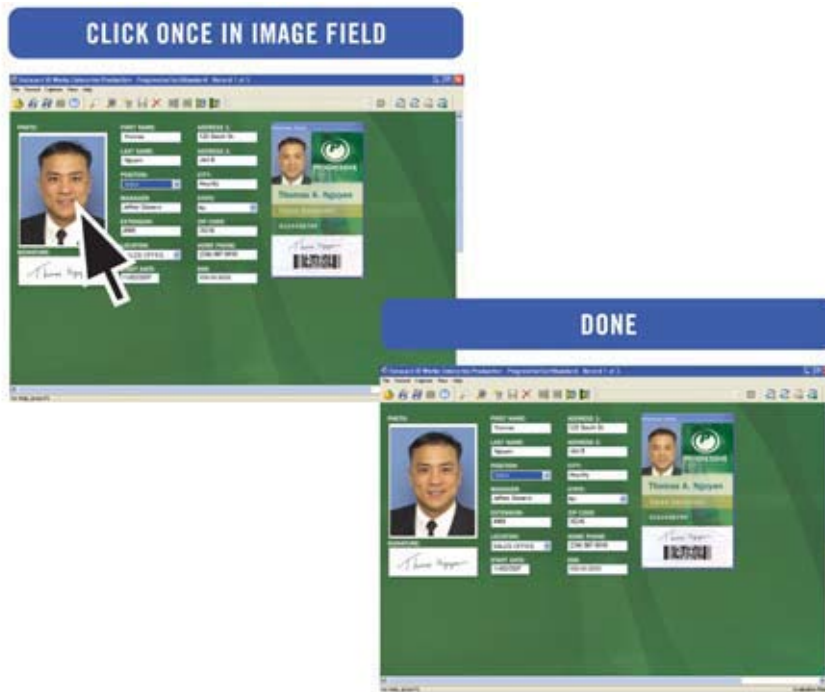

Datacard® Tru™ Photo solutions use a software-driven design that lets you capture the exact image you want without ever touching the camera. This fast, easy approach adds speed and productivity to any photo ID process.

- **Quick, one-click operation.** Tru Photo solutions incorporate auto-capture and auto-crop features to produce high-quality digital images in less than three seconds, with a single click of the mouse. No panning, tilting or zooming is required. Manual options are also available for additional flexibility.
- **Fully integrated photo ID system.** Tru Photo solutions offer easy, seamless compatibility with any product in the Datacard® ID Works® and ViaNet® identification software families. It makes a powerful addition to any integrated Datacard ID system.

The standard Datacard Tru Photo solution comes with Tru Photo software, an 8 megapixel digital camera and image capture accessories.

I.D. SOLUTIONS

the photo identification people

Datacard Group

SECURE ID AND CARD PERSONALIZATION SOLUTIONS

With Datacard Tru Photo software, a single click of the mouse captures the image, crops it to your pre-set specifications and makes it ready to print—all in less than three seconds.

DATACARD® TRU™ PHOTOSOLUTION